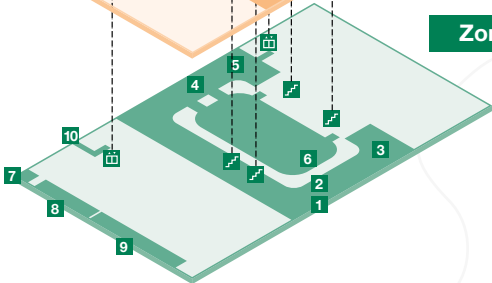

JCI  **2023**

WORLD CONGRESS

Zürich Switzerland

Wayfinding & Locations

Zone 6

Zone 5

Zone 4

Zone 2

Zone 3

Zone 1

Locations

Zone 1

- 1** Main Entrance
- 2** Welcome desks
- 3** Cloakroom
- 4** Bar
- 5** Schaffner Lounge
- 6** Arena
- 7** Colors Club
- 8** Sportsbar
- 9** Restaurant Zett
- 10** Entrance Zone 6
-  Stairs
-  Elevator

Zone 2

- 1** Lions Auditorium
- 2** Tradeshow & Networking zone
- 3** Players Club
-  Stairs
-  Elevator

Zone 3

- 1** Food Corner
-  Stairs

Zone 4

- 1** Logen
- 2** Turicum
-  Stairs
-  Elevator

Zone 5

- 1** Sulo
- 2** Segi
-  Elevator